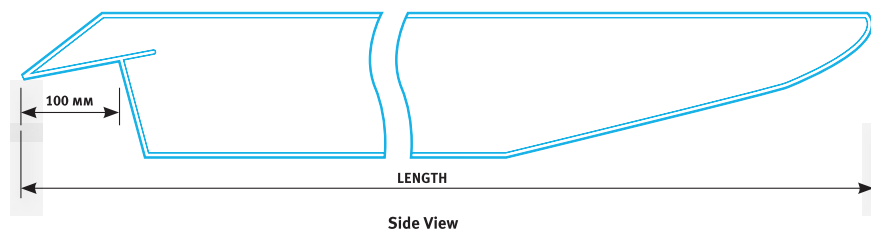

AUGERS...

Drive Model	Output Shaft [kg]	Center Weight [tonne]	Max Flow [LPM]	Max Pressure [BAR]	Max Torque [Nm]	Weight [kg]
PDX	50.8mm HEX	.5-2	20-40	240	1,900Nm	45
PDX2	50.8mm HEX	2-4	30-50	240	2,500Nm	45
PDX3	50.8mm HEX	2-4	40-60	240	2,950Nm	45
PD3	50.8mm HEX	4-6	50-70	240	3,700Nm	56
PD3-2spd	50.8mm HEX	3-6	30-75	200	2,950Nm	75
PD4	50.8mm HEX	4-6	60-80	240	4,600Nm	56
PD5	50.8mm HEX	4-6	75-95	240	5,700Nm	62

& RAMPS

Model	Capacity [Per Pair]	Weight [Per ramp]	Length [mm]	Dimensions			
				A	B	C	D
L100/270	1900	20	2700	380	300	100	30
125/330	3000	32	3300	490	400	125	40
150/330	4500	43	3300	550	450	150	45
150/360	4500	47	3600	550	450	150	45
175/360	6000	58	3600	650	530	175	60
200/360	7500	68	3600	730	600	200	60