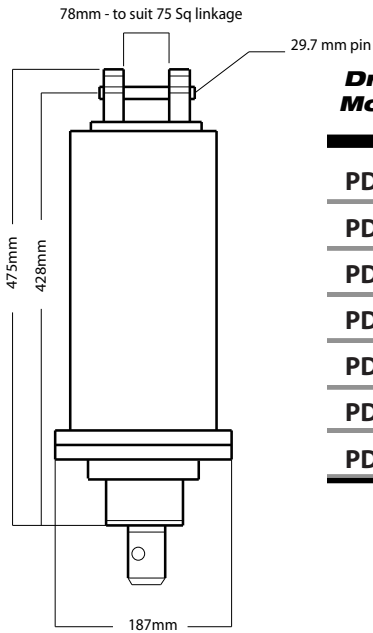

SKID STEER LOADERS

Model	Weight [kg]	Width [mm]	Lift Height [mm]	Rated Load [kg]	Engine Make
2012	1352	909	2438	386	Yanmar
1050R	1814	1229	2746	476	Yanmar
1350R	2304	1336	2784	612	Yanmar
1650R	2777	1605	3023	748	Yanmar
1900R	3121	1638	3061	862	Yanmar
2200R	3620	1664	3124	998	Yanmar
2700V	3697	1765	3310	1225	Yanmar
4200V	5291	2057	3653	1905	Deutz
1650RT	3638	1676	3038	748	Yanmar
1750RT	3903	1686	3251	794	Yanmar
2500RT	5203	1765	3251	1134	Deutz

WHEEL LOADERS

Model	Weight [kg]	Rated Load [kg]	Lift Height [mm]	Bucket Capacity [m³]	Engine Make	Engine Power [kW]
1.63	3100	975	2959	0.5	Yanmar	36
4.63	5400	2100	3260	1.0	Yanmar	53
7.63	7860	2500	3615	1.4	Deutz	78
9.63	9000	2750	3700	1.8	Deutz	95
12.63	12500	4000	4000	2.2	Deutz	121
18.63	19900	6450	4200	3.7	Deutz	163

AUGERS...

Drive Model	Output Shaft [kg]	Center Weight [tonne]	Max Flow [LPM]	Max Pressure [BAR]	Max Torque [Nm]	Weight [kg]
PDX	50.8mm HEX	.5-2	20-40	240	1,900Nm	45
PDX2	50.8mm HEX	2-4	30-50	240	2,500Nm	45
PDX3	50.8mm HEX	2-4	40-60	240	2,950Nm	45
PD3	50.8mm HEX	4-6	50-70	240	3,700Nm	56
PD3-2spd	50.8mm HEX	3-6	30-75	200	2,950Nm	75
PD4	50.8mm HEX	4-6	60-80	240	4,600Nm	56
PD5	50.8mm HEX	4-6	75-95	240	5,700Nm	62

& RAMPS

Model	Capacity [Per Pair]	Weight [Per ramp]	Length [mm]	Dimensions			
				A	B	C	D
L100/270	1900	20	2700	380	300	100	30
125/330	3000	32	3300	490	400	125	40
150/330	4500	43	3300	550	450	150	45
150/360	4500	47	3600	550	450	150	45
175/360	6000	58	3600	650	530	175	60
200/360	7500	68	3600	730	600	200	60