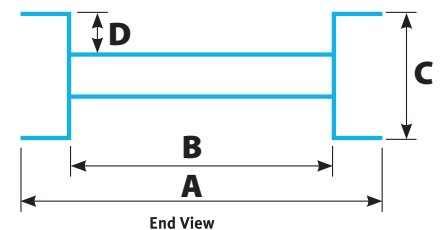

AUGERS...

Drive Model	Output Shaft [kg]	Center Weight [tonne]	Max Flow [LPM]	Max Pressure [BAR]	Max Torque [Nm]	Weight [kg]
PDX	50.8mm HEX	.5-2	20-40	240	1,900Nm	45
PDX2	50.8mm HEX	2-4	30-50	240	2,500Nm	45
PDX3	50.8mm HEX	2-4	40-60	240	2,950Nm	45
PD3	50.8mm HEX	4-6	50-70	240	3,700Nm	56
PD3-2spd	50.8mm HEX	3-6	30-75	200	2,950Nm	75
PD4	50.8mm HEX	4-6	60-80	240	4,600Nm	56
PD5	50.8mm HEX	4-6	75-95	240	5,700Nm	62

& RAMPS

Model	Capacity [Per Pair]	Weight [Per ramp]	Length [mm]	Dimensions			
				A	B	C	D
L100/270	1900	20	2700	380	300	100	30
125/330	3000	32	3300	490	400	125	40
150/330	4500	43	3300	550	450	150	45
150/360	4500	47	3600	550	450	150	45
175/360	6000	58	3600	650	530	175	60
200/360	7500	68	3600	730	600	200	60